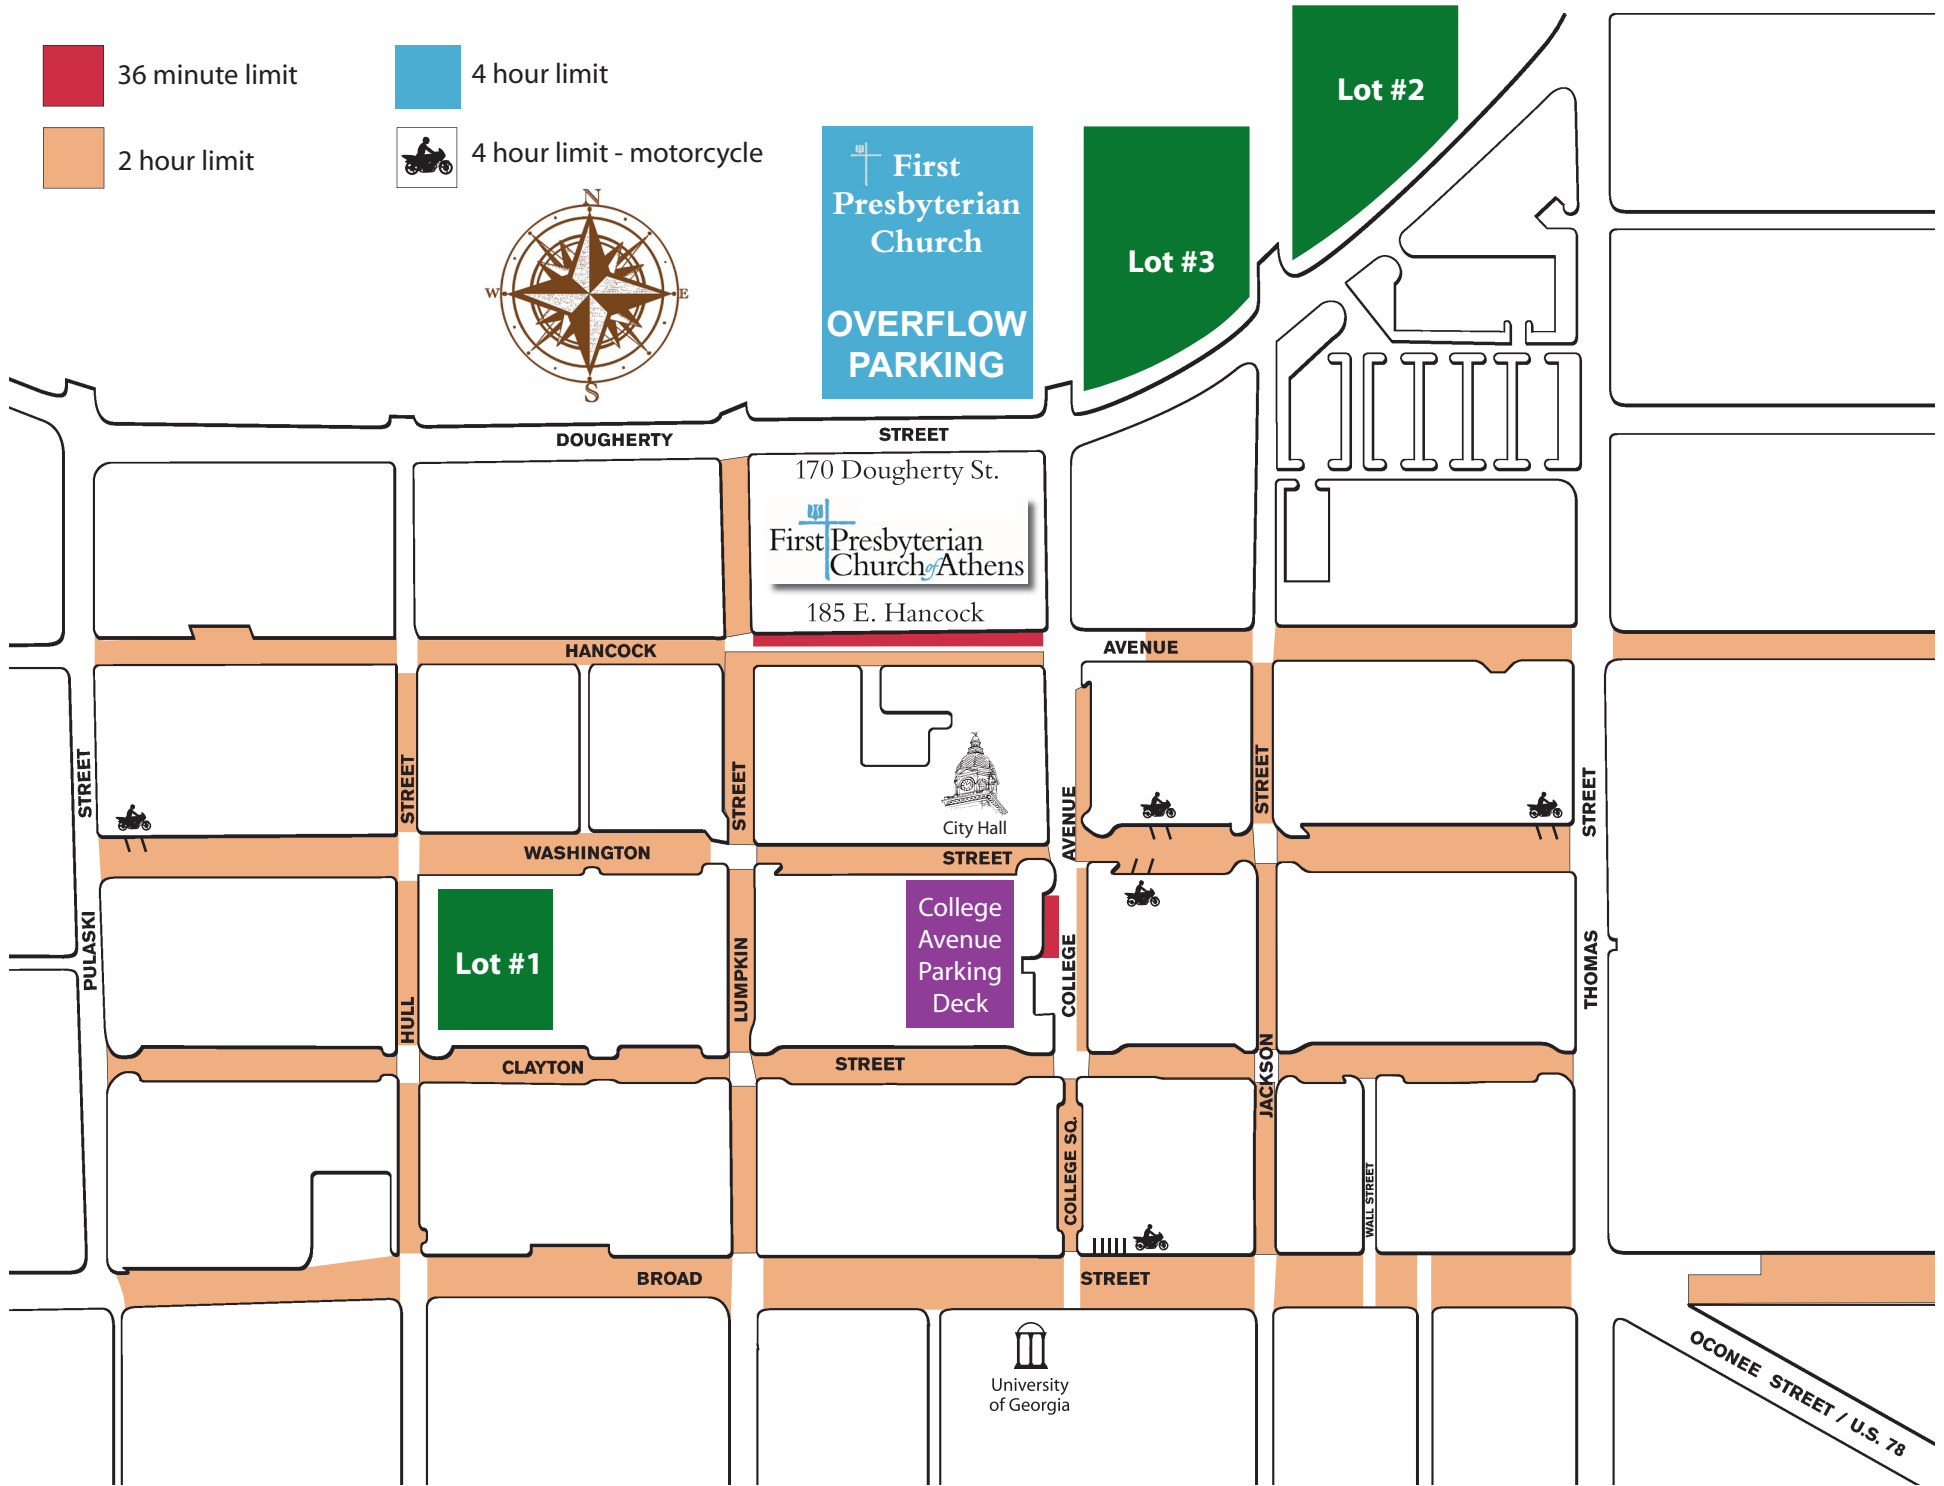

36 minute limit

4 hour limit

2 hour limit

4 hour limit - motorcycle

First Presbyterian Church
OVERFLOW PARKING

Lot #3

Lot #2

170 Dougherty St.
First Presbyterian Church of Athens
185 E. Hancock

City Hall

College Avenue Parking Deck

Lot #1

OCONEE STREET / U.S. 78